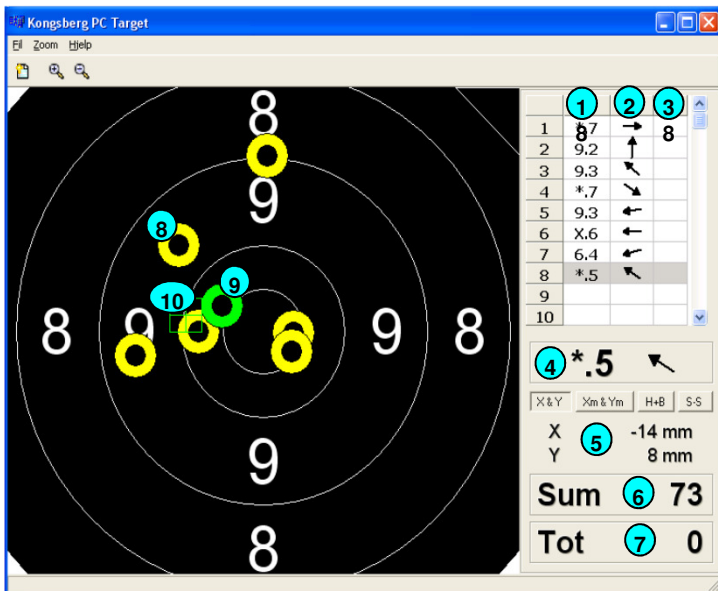

PC Target

All targets produced by Kongsberg Target Systems can be powered by your own PC;
Reasonable to establish your own shooting range.

This solution is limited to 1 target per PC.

At distances up to 100m, the power supply is at the firing point; both power and signal use the same cable to the target..

At distances above 100m, the power supply is close to the target, and it's only a signal cable from the firing point.

1. Shot value
2. Direction of the shot or time of the shot (time only available if a target with target light is in use)
3. Shot status (only available if a target with target light is in use)
4. Last shot value or selected shot value. Select the shot by clicking on the shot value in the list
5. Shot information (X&Y coordinates)
6. Sub total score of the series
7. Total score of all series
8. Hit marking (yellow)
9. Hit marking of the last shot or selected shot (green)
Select shot by clicking on the shot value in the list
10. Average hit point (X&Y coordinates)