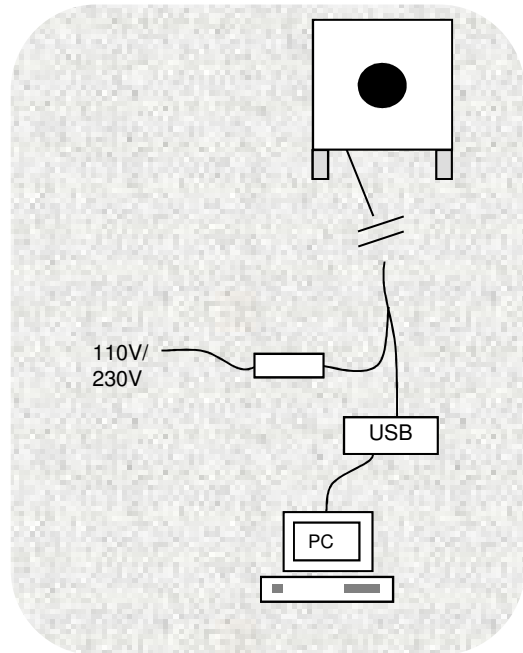

PC Target

All targets produced by Kongsberg Target Systems can be powered by your own PC;
Reasonable to establish your own shooting range.

This solution is limited to 1 target per PC.

At distances up to 100m, the power supply is at the firing point; both power and signal use the same cable to the target..

At distances above 100m, the power supply is close to the target, and it's only a signal cable from the firing point.

1. Shot value
2. Direction of the shot or time of the shot (time only available if a target with target light is in use)
3. Shot status (only available if a target with target light is in use)
4. Last shot value or selected shot value. Select the shot by clicking on the shot value in the list
5. Shot information (X&Y coordinates)
6. Sub total score of the series
7. Total score of all series
8. Hit marking (yellow)
9. Hit marking of the last shot or selected shot (green)
Select shot by clicking on the shot value in the list
10. Average hit point (X&Y coordinates)