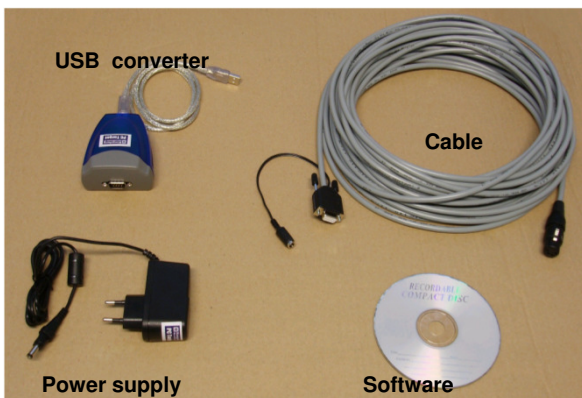

Components: